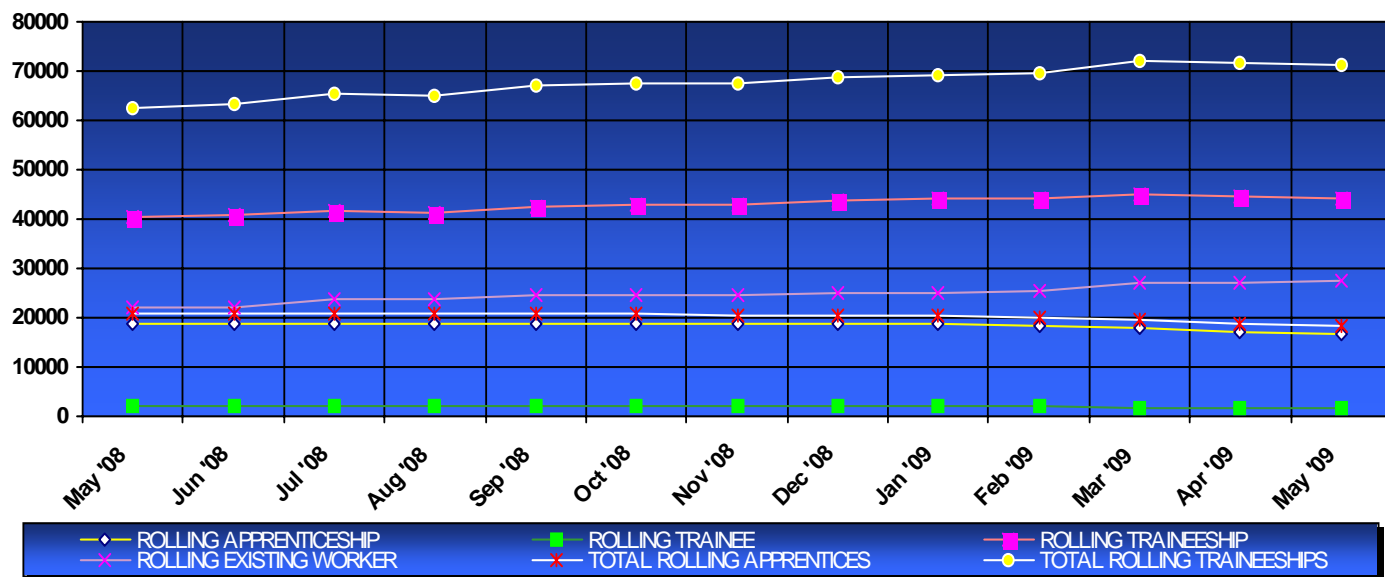

## ROLLING REPORT

### Comment:

This page represents apprenticeship and traineeship approvals on a rolling basis. The figures shown are a total of the 12 months preceding the REPORT PERIOD date.

Traineeship approvals (including existing workers) for the rolling 12 month period have increased by 8,918 compared to the same period 12 months ago. Monthly approvals have increased by 274 up to 6,425 this month compared to 6,151 last month. Apprenticeship approvals for May 2009 have decreased to 1,116 down by 229 over the April 2009 figure of 1,345. Apprenticeship approvals for the rolling 12 month period have decreased by 2,783 down to 18,142 for period ending 31 May 2009 in comparison to the same period last year 20,925.