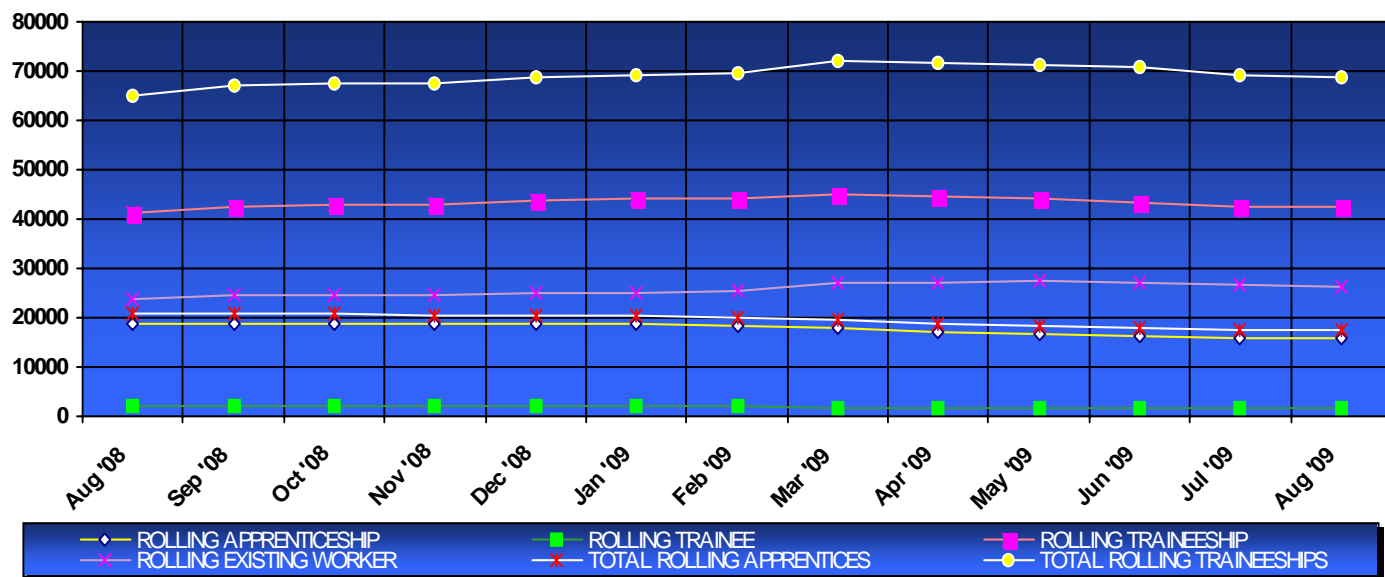

ORIGINAL APPLICATIONS APPROVED ROLLING 12 MONTHLY REPORT

REPORT PERIOD - August, 2009

ROLLING REPORT

Comment:

This page represents apprenticeship and traineeship approvals on a rolling basis. The figures shown are a total of the 12 months preceding the REPORT PERIOD date.

Traineeship approvals (including existing workers) for the rolling 12 month period have increased by 3,869 compared to the same period 12 months ago. Monthly approvals have decreased by 289 down to 5,525 this month compared to 5,814 last month. Apprenticeship approvals for August 2009 have decreased to 914 down by 137 over the July 2009 figure of 1,051. Apprenticeship approvals for the rolling 12 month period have decreased by 3,258 down to 17,457 for period ending 31 August 2009 in comparison to the same period last year 20,715.